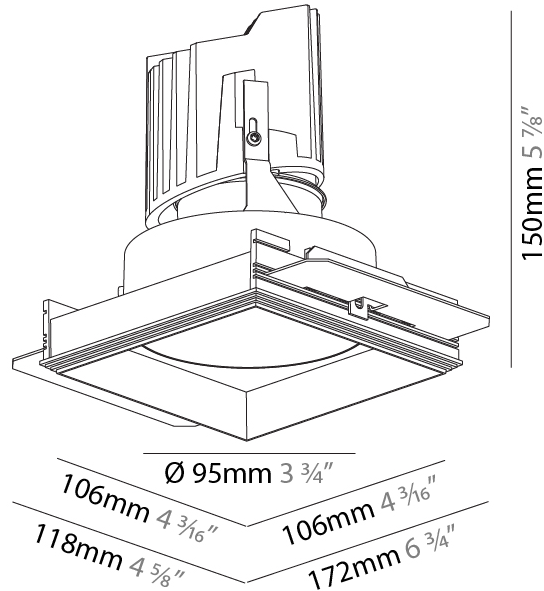

PHYSICAL

Diameter (mm): 95
Diameter (in): 3 3/4
Length (mm): 106
Length (in): 4 3/16
Width (mm): 106
Width (in): 4 3/16
Height (mm): 150
Height (in): 5 7/8
Ceiling Thickness (mm): 10 / 12.5 / 15 / 25
Ceiling Thickness (in): 3/8 or 1/2 or 9/16 or 1
Min. Recessing Depth (mm): 170
Min. Recessing Depth (in): 6 11/16
Light Distribution: Downlight
Weight (kg): 0.688
Weight (lbs): 1.52

Fixture Finish: SSR / BKV / CWI / CRY / HAB / LAG / UFT / ITA / RUA / RUR / MIC / FTG / MYG / TWT / LOD / PUS / FRO / FUP / KIA / POP / BLS / SPG / MEY / GOH / GUM / CHC / COM / ABZ / JAG / OBR / MOS / ROR

Fixture Material: Aluminum Die Cast
Cut-out Measurements: 120mm / 4 3/4" x 120mm / 4 3/4"
Upon Request: Unique Ceiling Thickness

ELECTRICAL

Lamp Type: LED (Zhaga Standard)
Input Wattage (W): 16.5
Total Output Wattage (W): 14.7
Dimming: Dali Dimming
Driver Included: No
Driver Location: Recessed Housing
Driver Type: Constant Current - 120Vac
Driver Class: Class 2
Housing: See Components
Input Voltage (V): 120
Constant Current (MA): 350

LED

Number of LEDs: 1
Color Temperature (°K): Warm Dim
Max. Delivered Lumen (lm): 770
Nominal Lumen (lm): 1140
CRI: >90 CRI
Lamp Life (hrs): 50000
Upon Request: RGB-W Tunable White Special Color Temperature Special LED

OPTICAL

Reflector: 20 / 40 / 60
Upon Request: Special Beam Angles

RATINGS AND CERTIFICATIONS

Zaneen Group, Inc. 1600 988 3382, F 416-247-9319, www.zaneen.com

Certified By: Certified for North American Standards
In a constant effort to supply the best product, we reserve the right to change specifications or materials without notice. The most recent specification sheets are found at zaneen.com