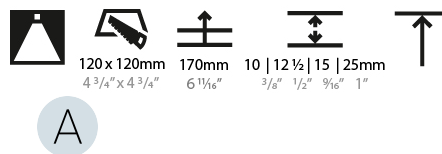

PHYSICAL

Diameter (mm): 95
Diameter (in): 3 3/4
Length (mm): 106
Length (in): 4 3/16
Width (mm): 106
Width (in): 4 3/16
Height (mm): 150
Height (in): 5 7/8
Ceiling Thickness (mm): 10 / 12.5 / 15 / 25
Ceiling Thickness (in): 3/8 or 1/2 or 9/16 or 1
Min. Recessing Depth (mm): 170
Min. Recessing Depth (in): 6 11/16
Light Distribution: Downlight
Weight (kg): 0.688
Weight (lbs): 1.52

Fixture Finish: SSR / BKV / CWI / CRY / HAB / LAG / UFT / ITA / RUA / RUR / MIC / FTG / MYG / TWT / LOD / PUS / FRO / FUP / KIA / POP / BLS / SPG / MEY / GOH / GUM / CHC / COM / ABZ / JAG / OBR / MOS / ROR

Fixture Material: Aluminum Die Cast
Cut-out Measurements: 120mm / 4 3/4" x 120mm / 4 3/4"
Upon Request: Unique Ceiling Thickness

ELECTRICAL

Lamp Type: LED (Zhaga Standard)
Input Wattage (W): 16.5
Total Output Wattage (W): 14.7
Dimming: Dali Dimming
Driver Included: No
Driver Location: Recessed Housing
Driver Type: Constant Current - 120Vac
Driver Class: Class 2
Housing: See Components
Input Voltage (V): 120
Constant Current (MA): 350

LED

Number of LEDs: 1
Color Temperature (°K): Warm Dim
Max. Delivered Lumen (lm): 770
Nominal Lumen (lm): 1140
CRI: >90 CRI
Lamp Life (hrs): 50000
Upon Request: RGB-W Tunable White Special Color Temperature Special LED

OPTICAL

Reflector: 20 / 40 / 60
Upon Request: Special Beam Angles

RATINGS AND CERTIFICATIONS

Zaneen Group, Inc. 1600 988 3382, F 416-247-9319, www.zaneen.com

Certified By: Certified for North American Standards
In a constant effort to supply the best product, we reserve the right to change specifications or materials without notice. The most recent specification sheets are found at zaneen.com